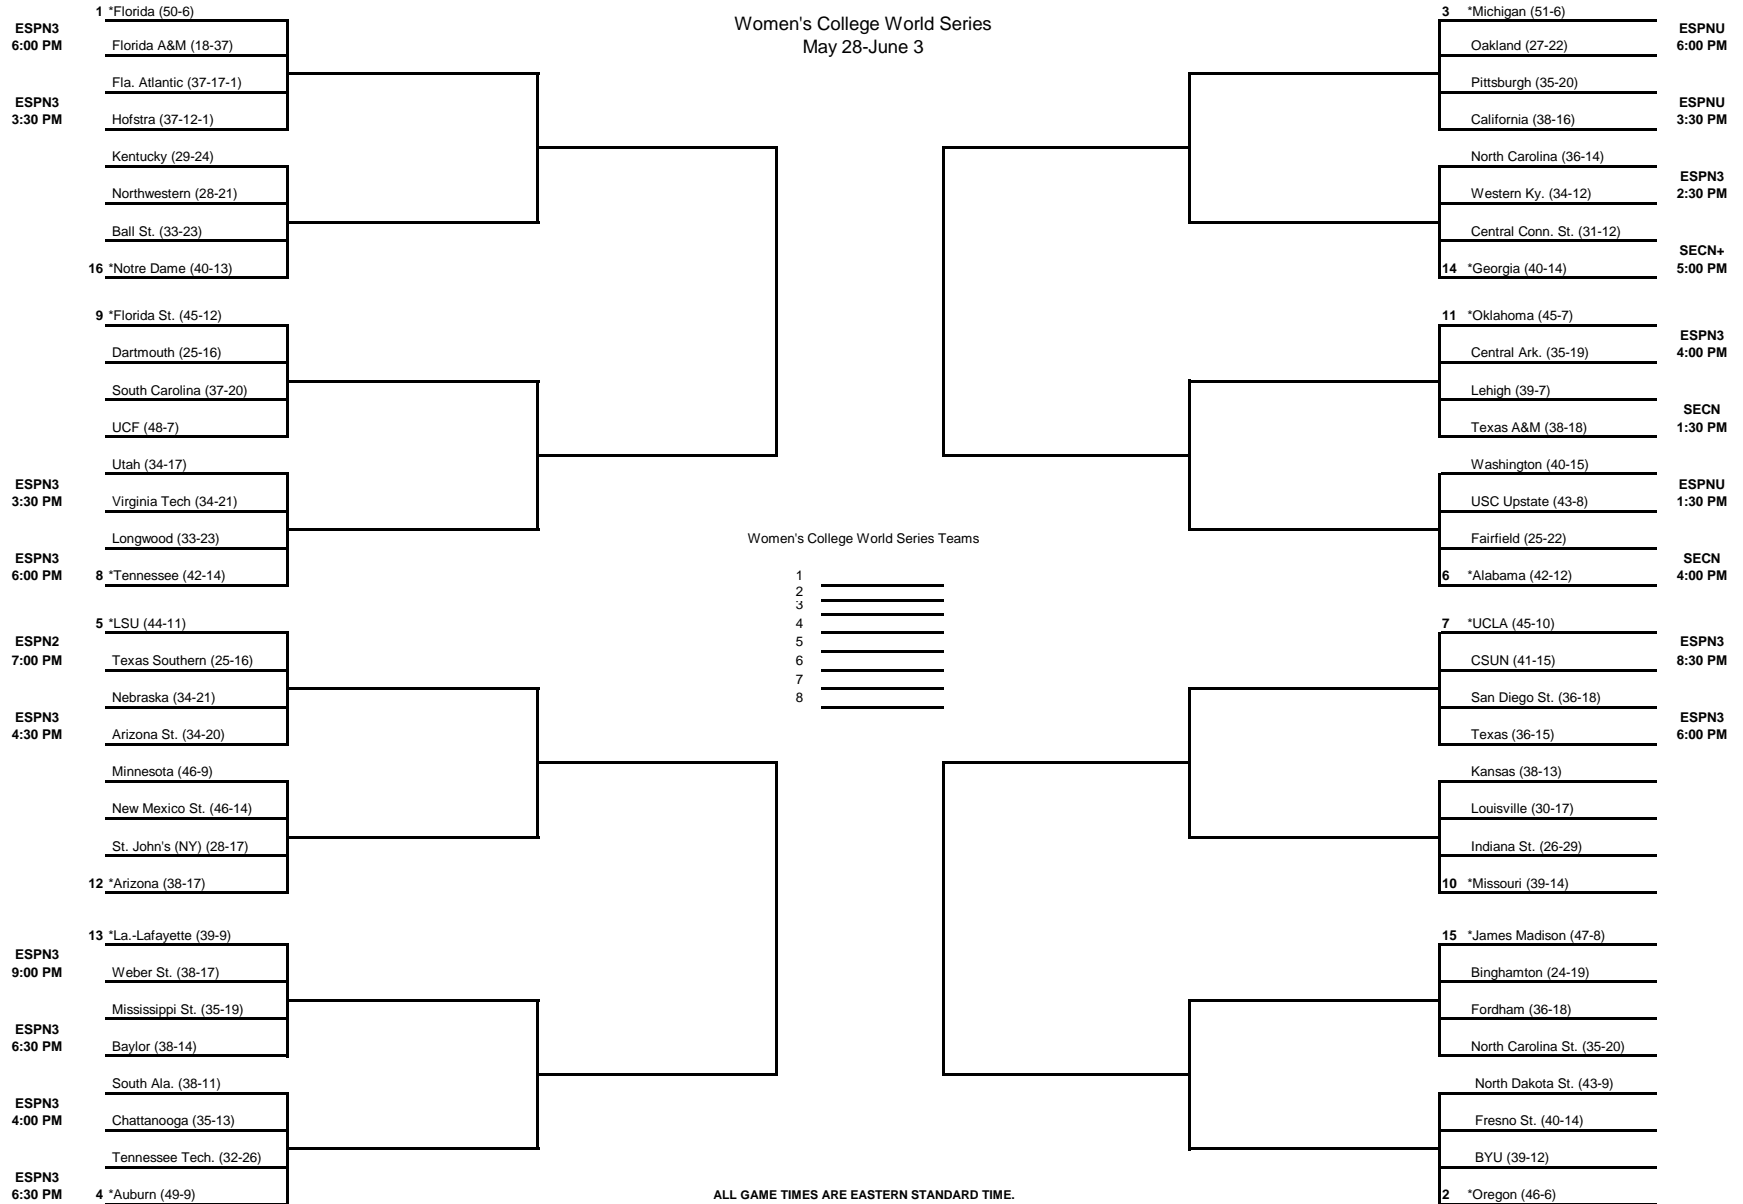

2015 Oklahoma Softball
Conference statistics for Oklahoma (as of May 04, 2015)
(Big 12 games only Sorted by Batting avg)

Record: 14-2 Home: 5-1 Away: 9-1 Big 12: 14-2

Player	avg	gp-gs	ab	r	h	2b	3b	hr	rbi	tb	slg%	bb	hp	so	gdp	ob%	sf	sh	sb-att	po	a	e	fld%
Pendley, Shelby	.522	16-16	46	26	24	3	0	9	25	54	1.174	14	3	3	0	.641	1	0	1-2	16	22	1	.974
Miller, Erin	.420	16-16	50	15	21	5	0	2	19	32	.640	8	1	8	0	.492	2	0	5-6	14	0	0	1.000
Parker, Paige	.375	16-16	40	9	15	2	0	0	6	17	.425	14	2	9	0	.554	0	1	0-0	0	3	0	1.000
Chamberlain, Lauren	.317	16-16	41	21	13	3	2	4	10	32	.780	23	4	9	0	.588	0	0	3-4	73	5	3	.963
Self, Kady	.316	14-14	38	13	12	5	0	3	14	26	.684	10	1	5	0	.469	0	1	2-3	19	1	0	1.000
Nirschl, Tori	.316	14-6	19	5	6	1	0	0	2	7	.368	4	1	5	0	.458	0	0	0-0	0	0	0	.000
Arnold, Kelsey	.316	16-16	19	5	6	1	0	1	7	10	.526	4	0	4	0	.435	0	0	1-2	19	24	0	1.000
Casey, Georgia	.297	15-13	37	3	11	2	0	0	13	13	.351	7	1	3	0	.422	0	0	1-2	31	18	3	.942
Wodach, Lea	.294	11-5	17	6	5	1	0	0	6	6	.353	2	0	1	0	.350	1	0	0-0	1	0	0	1.000
Ellis, Whitney	.268	16-16	41	9	11	5	0	1	8	19	.463	8	1	9	0	.392	1	0	1-2	104	11	1	.991
Pendley, Nicole	.233	16-15	43	6	10	3	0	1	8	16	.372	6	1	11	0	.340	0	0	1-1	19	0	0	1.000

Lookout, Destinie	1.000	1-0	1	0	1	0	0	0	2	1	1.000	0	0	0	0	1.000	0	0	0-0	0	0	0	.000
Parsons, Callie	.333	11-1	3	5	1	0	0	0	1	1	.333	2	0	1	0	.600	0	0	1-1	5	0	0	1.000
Vest, Jessica	.200	10-5	10	6	2	0	0	1	3	5	.500	3	2	4	0	.467	0	1	1-1	5	3	1	.889
Hatfield, Macey	.143	8-0	7	1	1	0	0	0	3	1	.143	1	0	2	0	.250	0	0	0-0	0	2	0	1.000
Miller, Leslie	.000	5-1	4	0	0	0	0	0	0	0	.000	1	0	0	0	.200	0	0	0-0	0	0	0	.000
Townsend, Paris	.000	5-0	3	1	0	0	0	0	0	0	.000	1	0	2	0	.250	0	0	0-0	0	0	0	.000
Stevens, Kelsey	.000	5-3	0	0	0	0	0	0	0	0	.000	0	0	0	0	.000	0	0	0-0	1	0	1	.500
Totals	.332	16	419	131	139	31	2	22	127	240	.573	108	17	76	0	.481	5	3	17-24	307	89	10	.975
Opponents	.184	16	359	40	66	9	0	12	39	111	.309	41	5	107	4	.275	2	8	0-2	296	95	8	.980

LOB - Team (125), Opp (68). DPs turned - Team (6), Opp (1). IBB - Team (1), Pendley, S. 1, Opp (1). Picked off - Pendley, N. 1.

(Big 12 games only Sorted by Earned run avg)

Player	era	w-l	app	gs	cg	sho	sv	ip	h	r	er	bb	so	2b	3b	hr	b/avg	wp	hp	bk	sfa	sha	
Parker, Paige	1.45	11-2	14	10	6	1/2	1	77.0	45	19	16	18	84	6	0	8	.167	1	2	0	2	5	
Pendley, Shelby	1.97	3-0	6	2	1	0/1	0	21.1	15	8	6	7	21	3	0	2	.197	1	1	0	0	0	

Stevens, Kelsey	11.45	0-0	5	3	0	0/1	0	3.2	4	9	6	14	2	0	0	1	.333	0	2	0	0	2	
Miller, Leslie	84.00	0-0	1	0	0	0/0	0	0.1	2	4	4	2	0	0	0	1	1.000	0	0	0	0	1	
Totals	2.19	14-2	16	16	7	3/2	1	102.1	66	40	32	41	107	9	0	12	.184	2	5	0	2	8	
Opponents	8.80	2-14	16	16	5	1/0	0	98.2	139	131	124	108	76	31	2	22	.332	7	17	1	5	3	

PB - Team (2), Ellis, W. 2, Opp (1). Pickoffs - Team (2), Ellis, W. 2, Opp (1). SBA/ATT - Ellis, W. (0-2), Pendley, S. (0-1), Stevens, K. (0-1).

2015 NCAA Division I SOFTBALL CHAMPIONSHIP

REGIONALS
May 15-17

SUPER REGIONALS
May 21-24

SUPER REGIONALS
May 21-24

REGIONALS
May 15-17

ALL GAME TIMES ARE EASTERN STANDARD TIME.
All ESPN games are also available on WatchESPN.

+Oregon Regional will be played May 14-16.
*Denotes host.